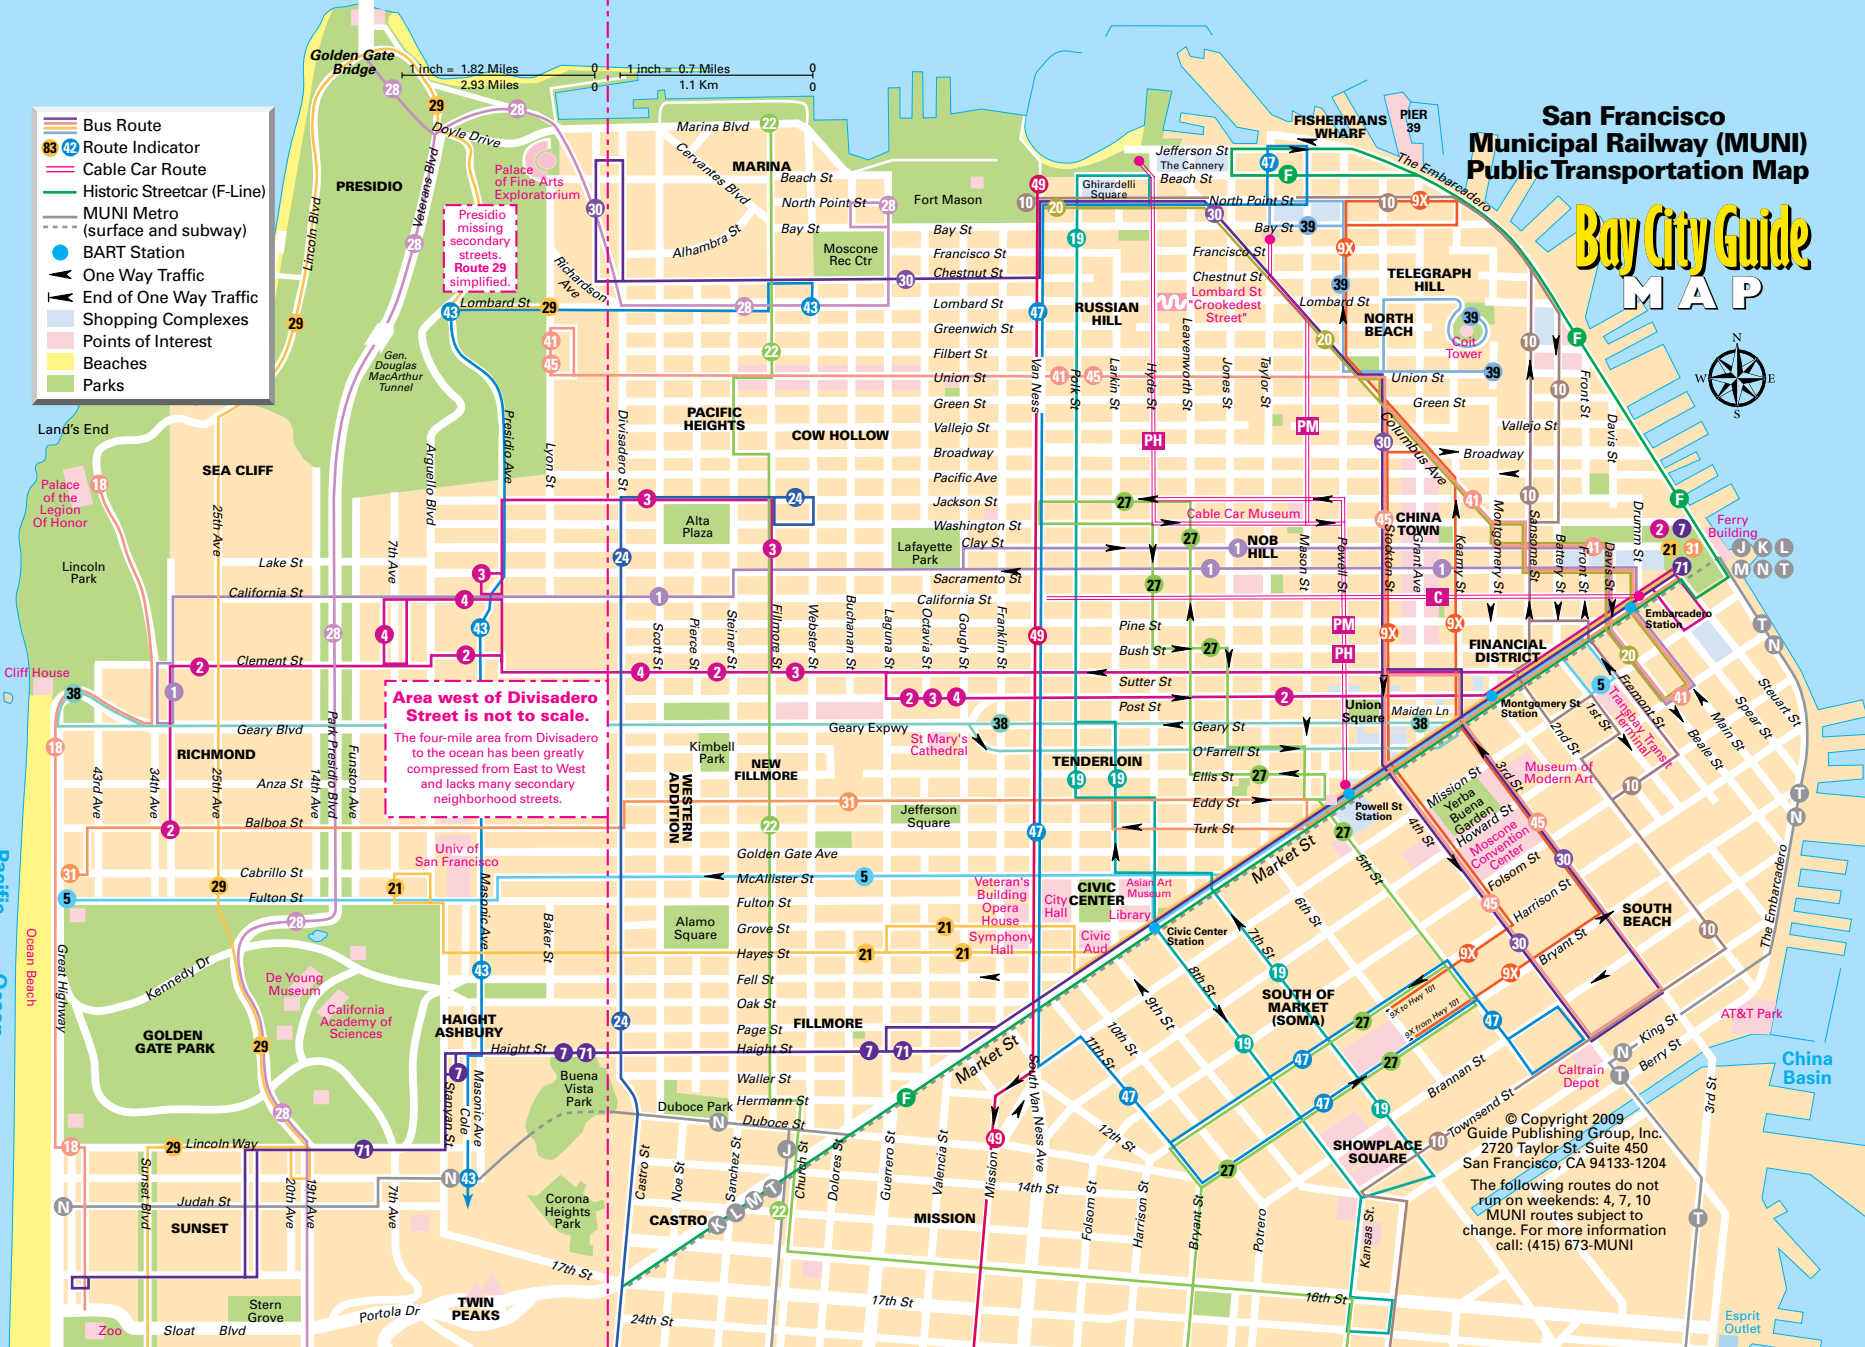

San Francisco Municipal Railway (MUNI) Public Transportation Map

Bay City Guide MAP

- Bus Route
- Route Indicator
- Cable Car Route
- Historic Streetcar (F-Line)
- MUNI Metro (surface and subway)
- BART Station
- One Way Traffic
- End of One Way Traffic
- Shopping Complexes
- Points of Interest
- Beaches
- Parks

Area west of Divisadero Street is not to scale.
The four-mile area from Divisadero to the ocean has been greatly compressed from East to West and lacks many secondary neighborhood streets.

© Copyright 2009
Guide Publishing Group, Inc.
2720 Taylor St. Suite 450
San Francisco, CA 94133-1204
The following routes do not run on weekends: 4, 7, 10
MUNI routes subject to change. For more information call: (415) 673-MUNI